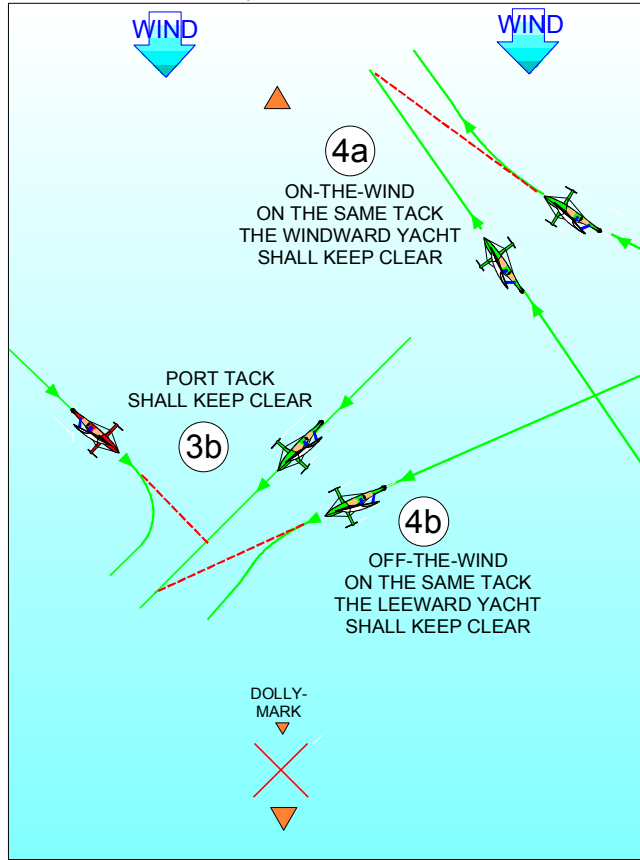

Official rules for Monotype-XV valid from January 1, 2005

RIGHT OF WAY and SAFETY REQUIREMENTS for Monotype-XV ICEYACHTS

ACT IN TERMS OF COMMON SENSE, SAFETY AND GOOD SPORTSMANSHIP!

DATE: 2005-02-11
vāj.regel2.dsf