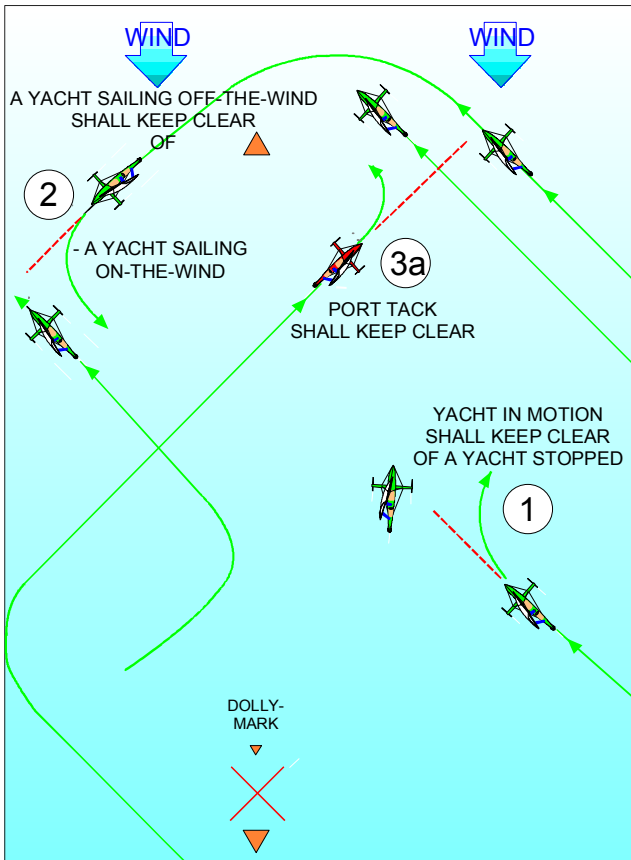

Official rules for Monotype-XV valid from January 1, 2005

RIGHT OF WAY and SAFETY REQUIREMENTS for Monotype-XV ICEYACHTS

ACT IN TERMS OF COMMON SENSE, SAFETY AND GOOD SPORTSMANSHIP!

DATE: 2005-02-11
vāj.regel2.dsf