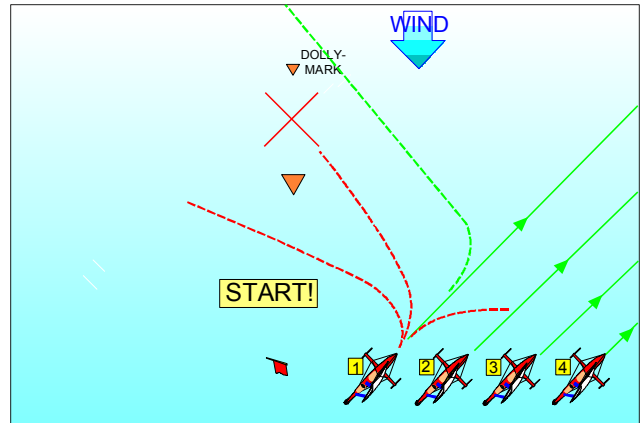

Official rules for Monotype-XV valid from January 1, 2005

RIGHT OF WAY and SAFETY REQUIREMENTS for Monotype-XV ICEYACHTS

ACT IN TERMS OF COMMON SENSE, SAFETY AND GOOD SPORTSMANSHIP!

DATE: 2005-02-11
vāj.regel2.dsf