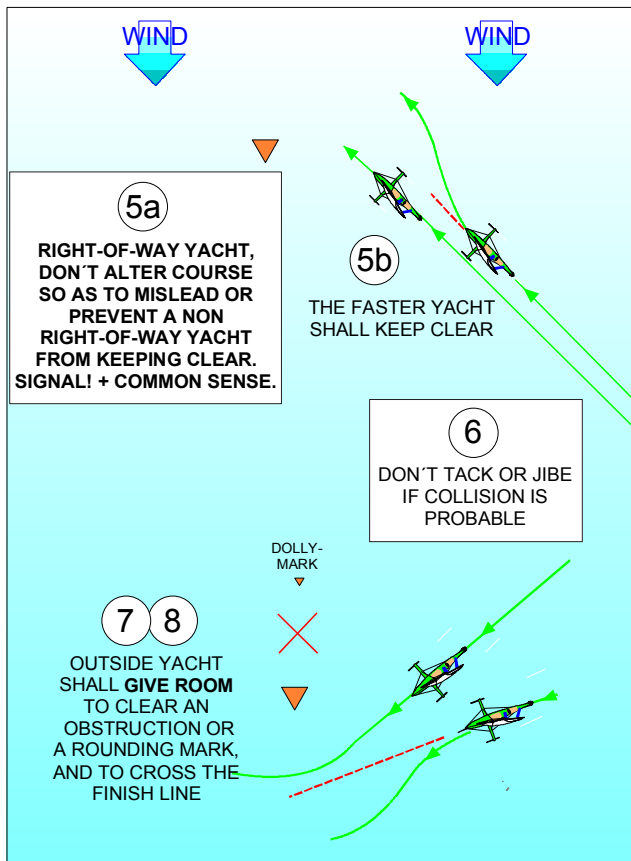

Official rules for Monotype-XV valid from January 1, 2005

RIGHT OF WAY and SAFETY REQUIREMENTS for Monotype-XV ICEYACHTS

ACT IN TERMS OF COMMON SENSE, SAFETY AND GOOD SPORTSMANSHIP!

DATE: 2005-02-11
vāj.regel2.dsf