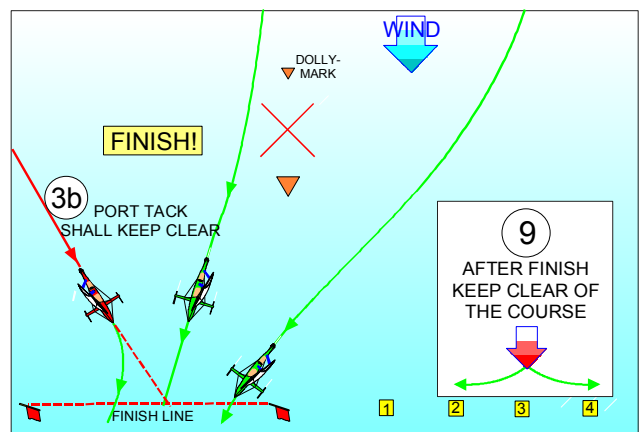

Official rules for Monotype-XV valid from January 1, 2005

RIGHT OF WAY and SAFETY REQUIREMENTS for Monotype-XV ICEYACHTS

ACT IN TERMS OF COMMON SENSE, SAFETY AND GOOD SPORTSMANSHIP!

DATE: 2005-02-11
vāj.regel2.dsf