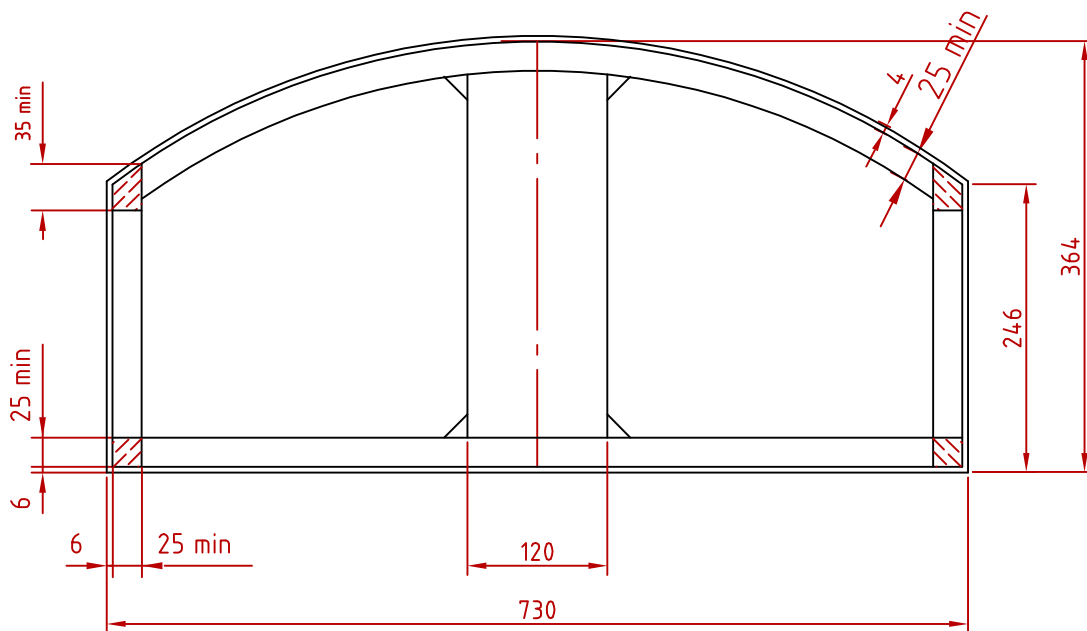

Un official drawing, for illustration only

C-C

D-D

Itemref	Quantity	Title/Name, designation, material, dimension etc	Article No./Reference		
Designed by Eric_v.Holst	Checked by Kyynarpuu	Approved by - date TC- 10/05/99	Filename XVfuselage3	Date 01/05/99	Scale