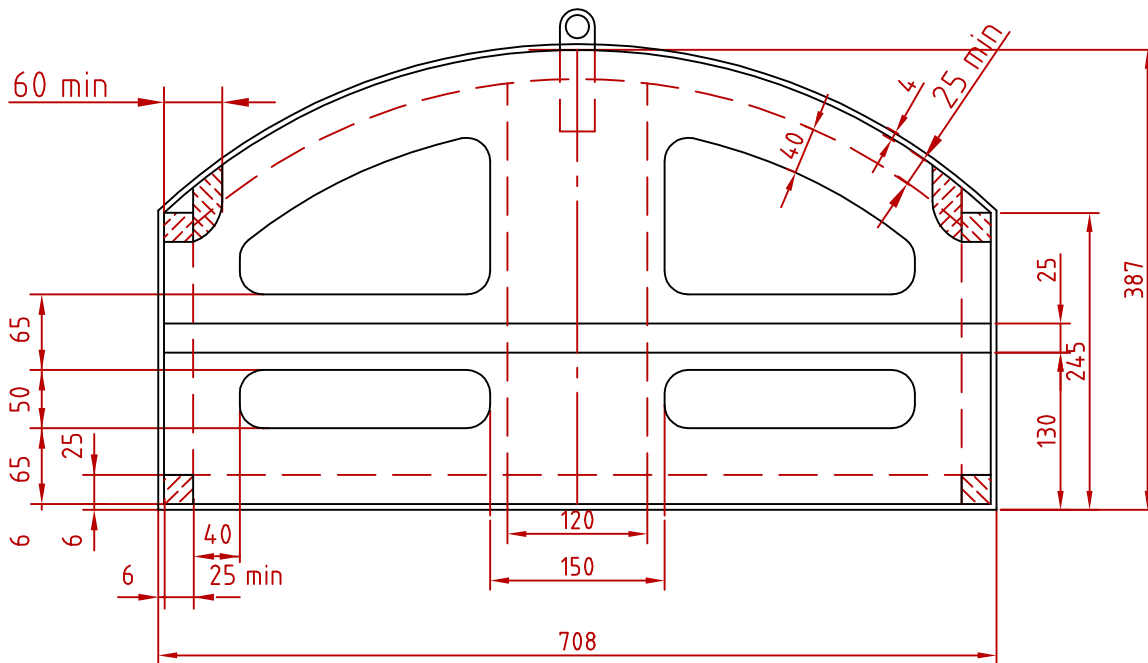

Un official drawing, for illustration only

C-C

D-D

Itemref	Quantity	Title/Name, designation, material, dimension etc	Article No./Reference		
Designed by Eric_v.Holst	Checked by Kyynarpuu	Approved by - date TC- 10/05/99	Filename XVfuselage3	Date 01/05/99	Scale